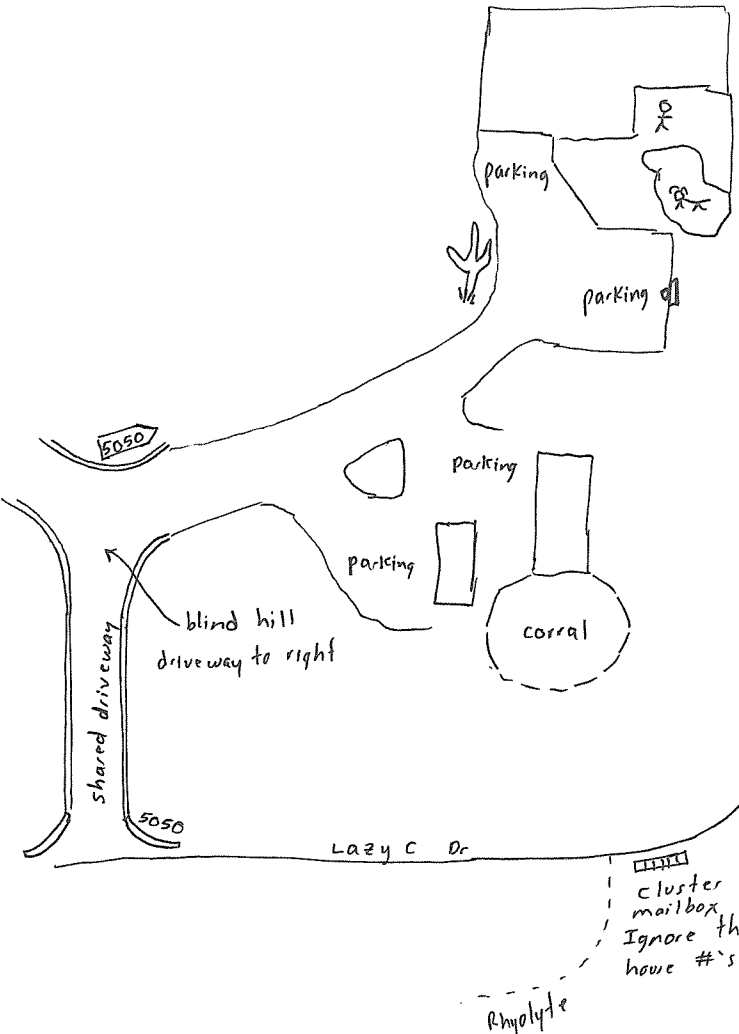

N

NOT TO SCALE

LEGEND

	I-10		Margy
	Overpass		Fringe
	paved road		Fire House Dog
	paved road		Dog Behind Bars
	dirt road		step light

Contact Info:  
 Margy  
 Home 743-7225  
 Cell 954-0898  
 5050 W Lazy C Dr, 85745